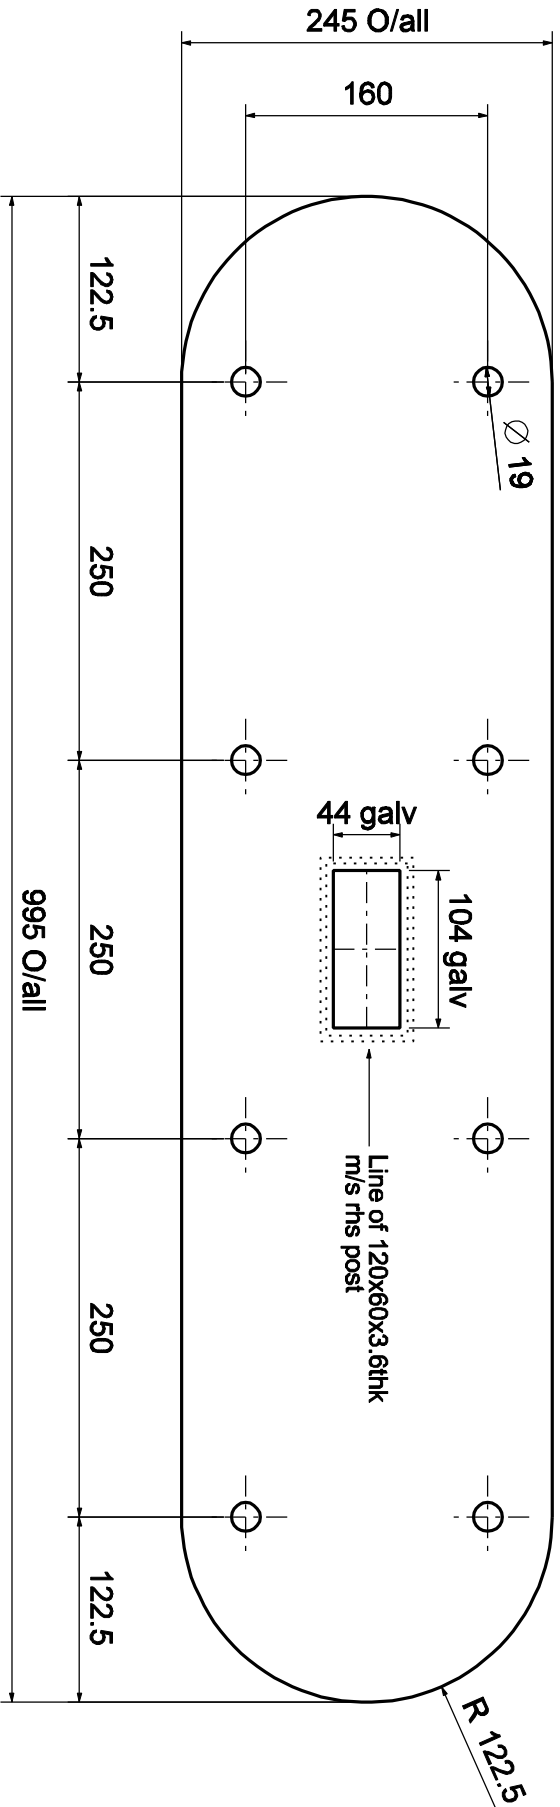

Standard 10thk m/s baseplate
PURCHASING CODE : UNV-STD-BP-005
SCALE 1:5 @ A4

BROXAP Design and Head Office, Portland Industrial Estate, Chard, Somerset, TA20 1UN, Gloucestershire STS Bldg. Tel: (01782) 864411 Fax: (01782) 866307 Email: Tom.Elliott@broxap.com Adam.Christie@broxap.com		DOKOTHEA M&W 27 @ B A Division of Dorset Metals	
STANDARD PRODUCTS			
FABRICATION DRAWING FOR 10mm thk PROFILE CUT BASEPLATE