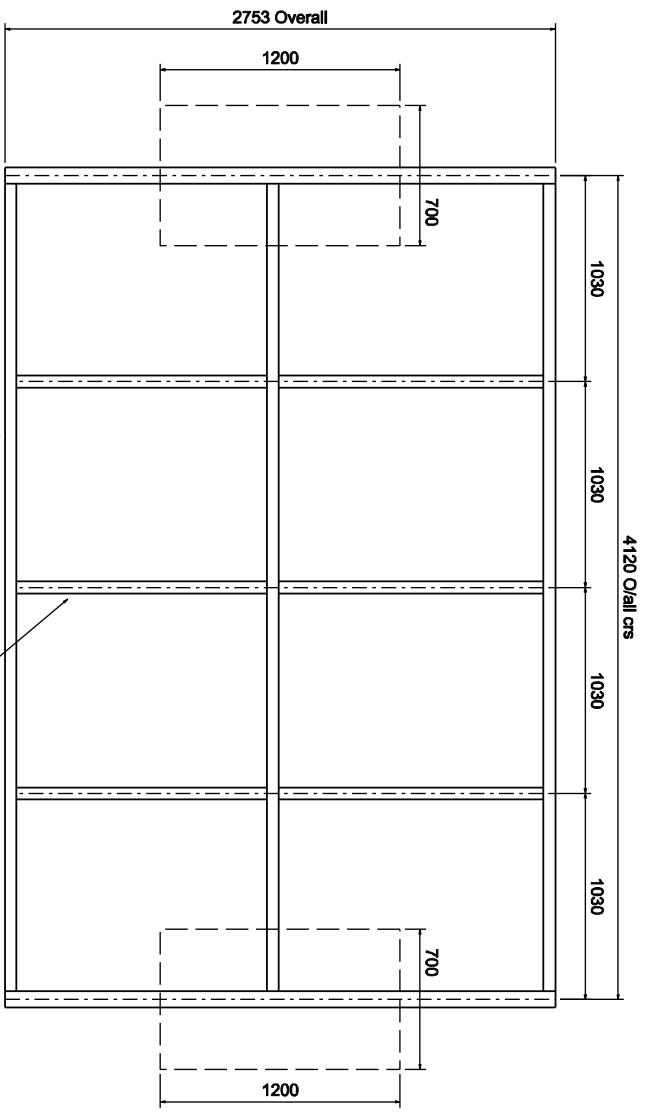

PARTS LIST:

- 3 No. AP2 4120 Purlin Ref: UNV/AP2/4120/S/001
- 2 No. End Frame Ref: UNV/AP2/EF/001
- 6 No. Upper Trimmers Ref: UNV/AP2/R/001
- 2 No. Std Baseplates Ref: UNV/STD/BP/005
- 4 No. Roof PET Ref: UNV/AP2/4120/C/001
- 5 No. 2mm thk cover strips Ref UNV/AP2/C/002

PLAN VIEW

AP2 4120mm purlins refer to dgm No. UNV/AP2/4120/S/001 [A]

AP1 upper trimmers refer to dgm No. UNV/AP2/R/001 [ ]