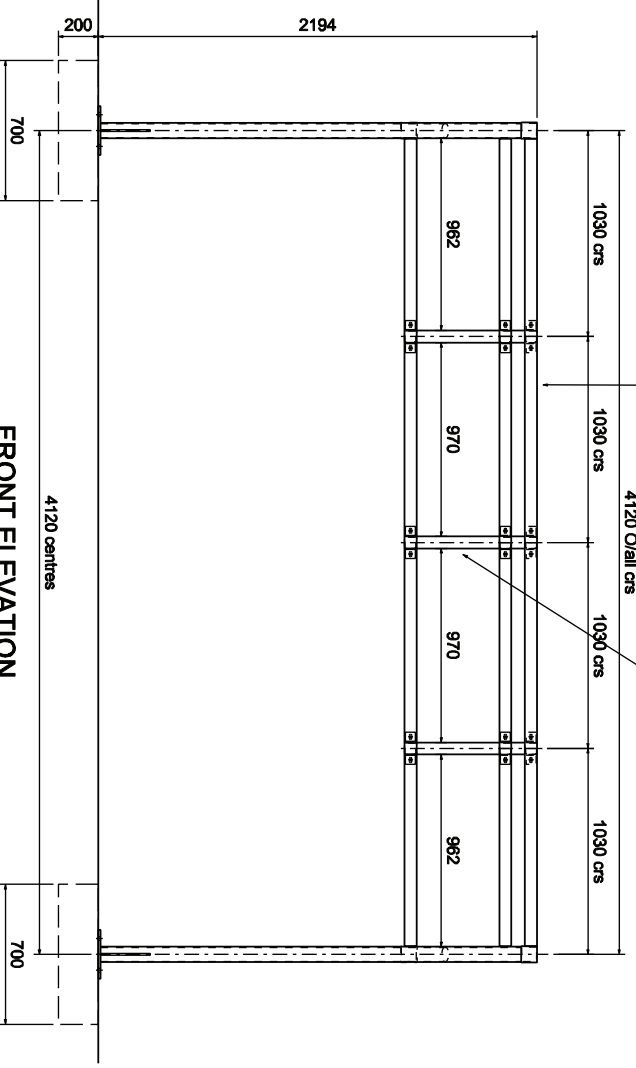

FRONT ELEVATION