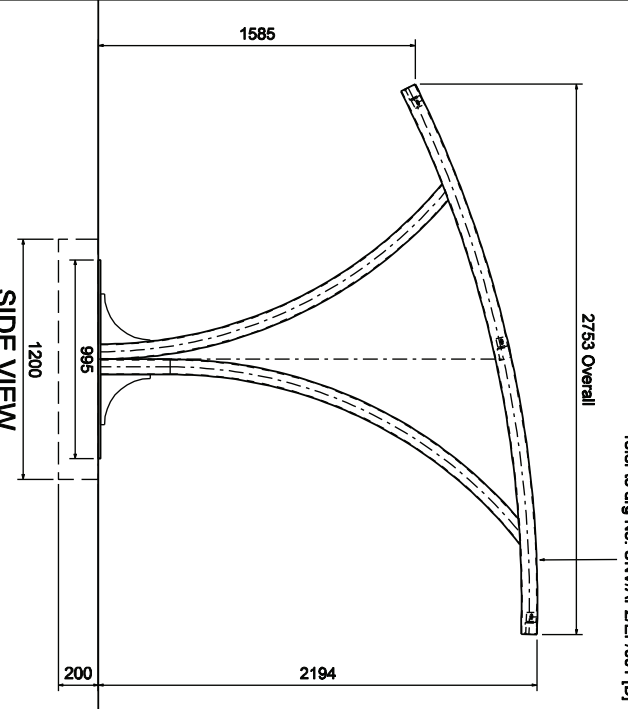

SIDE VIEW

Standard Apollo short end frame refer to dgm No. UNV/AP2/EF/001 [B]